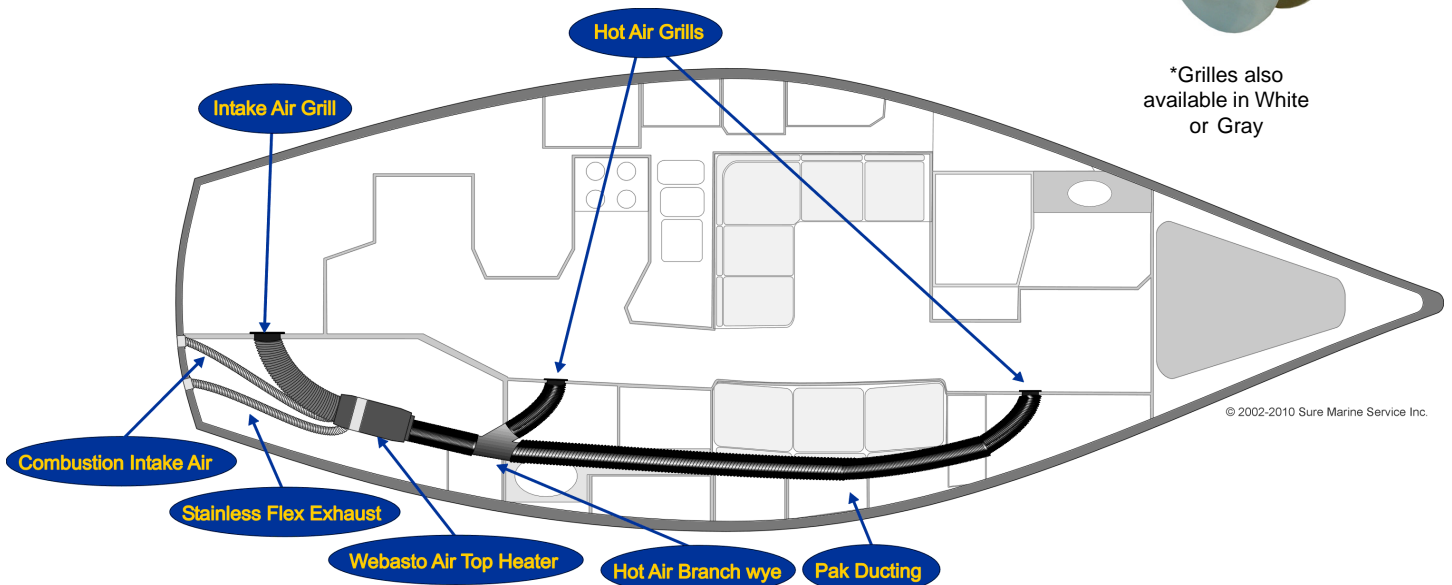

o Marine Installation Manual

Figure: Example forced air heat Installation.
See manual for installation guidelines.