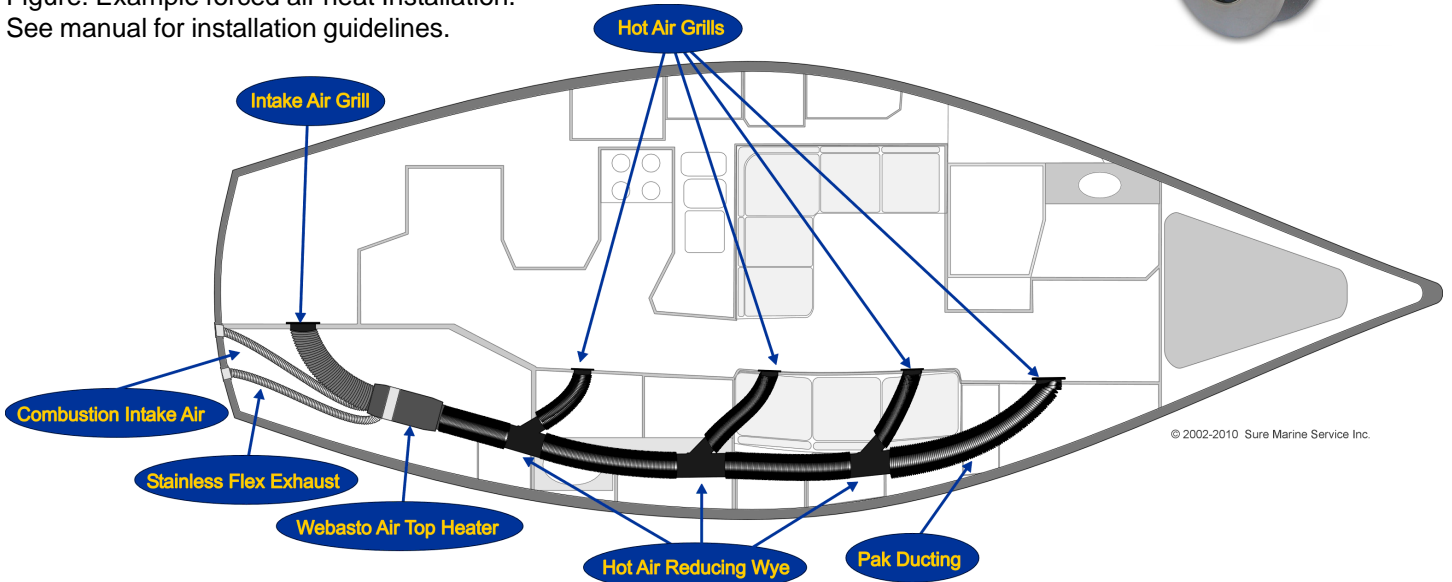

Figure: Example forced air heat Installation.
See manual for installation guidelines.