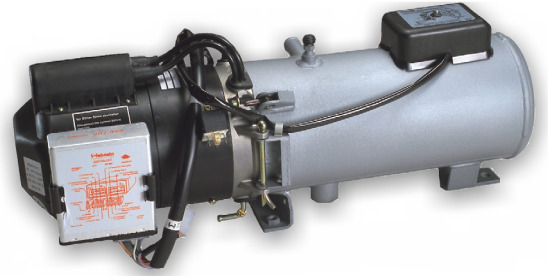

Heat Output:	45,000 btu
Fuel Consumption:	.4 gal/hr (1.5 l/hr)
Voltage:	12 or 24 volt DC available
Power Consumption (12v): Full:	7.1 amps
Coolant Operating Temperature: Opens at: Closes at:	158° F (70° C) ± 6° F 140° F (60° C) ± 9° F
Dimensions:	L 23" x W 8.1" x H 9" (584mm x 205mm x 228mm)
Weight:	33 lbs (15 kg)

The **DBW 2010** hydronic heater offered by Webasto will heat up to a 48 foot sailboat or a 47 foot powerboat. The **DBW 2010** utilizes 3/4" water hose to deliver heated coolant to fan heaters throughout the boat. The **DBW 2010** uses a 1-1/2" rigid exhaust system, and a 1/4" supply and return fuel system. The **DBW 2010** is available in 12 or 24 volts.

The **SMS** installation kit features:

o Surewire Water

The Surewire Water board puts all electrical connections into one place making installation and troubleshooting of your heater easier than ever before. The Surewire Water is for all Webasto Water heaters. Features include: