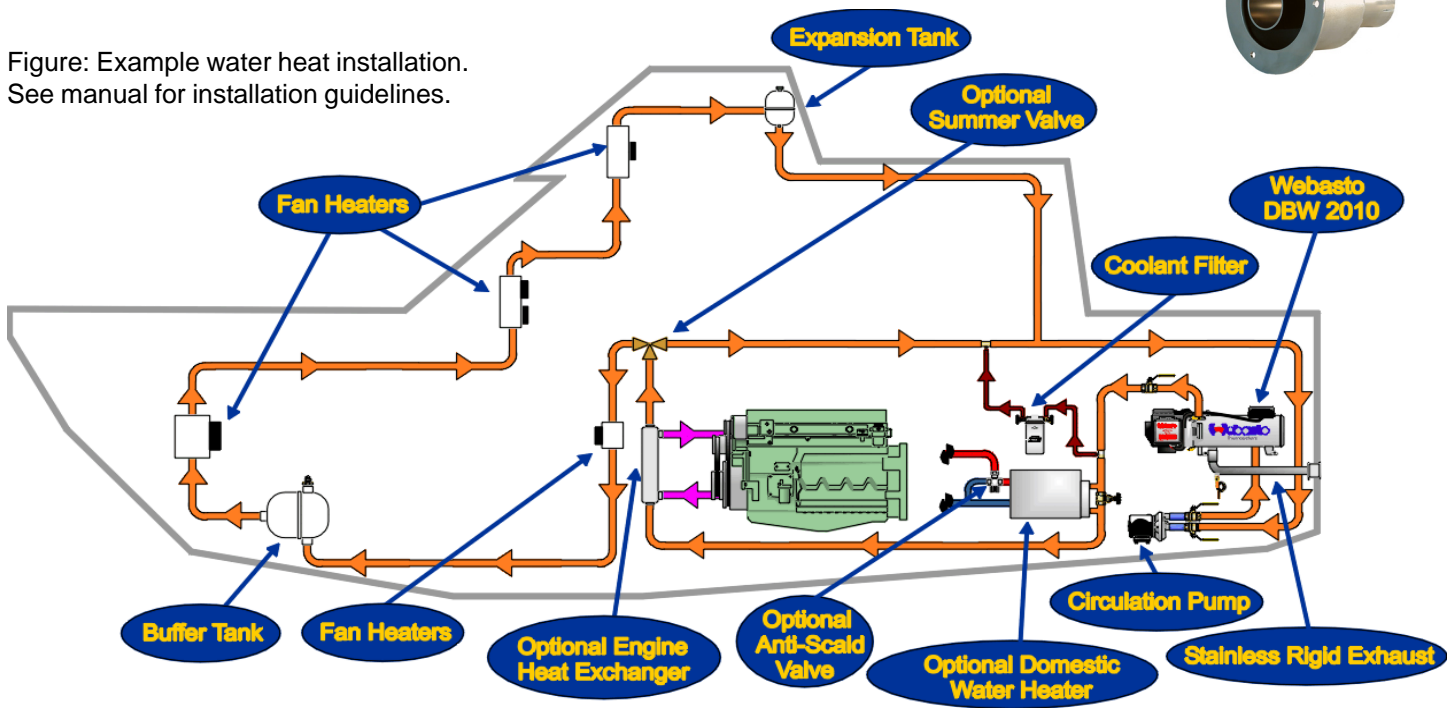

o Marine Installation Manual

Figure: Example water heat installation.
See manual for installation guidelines.