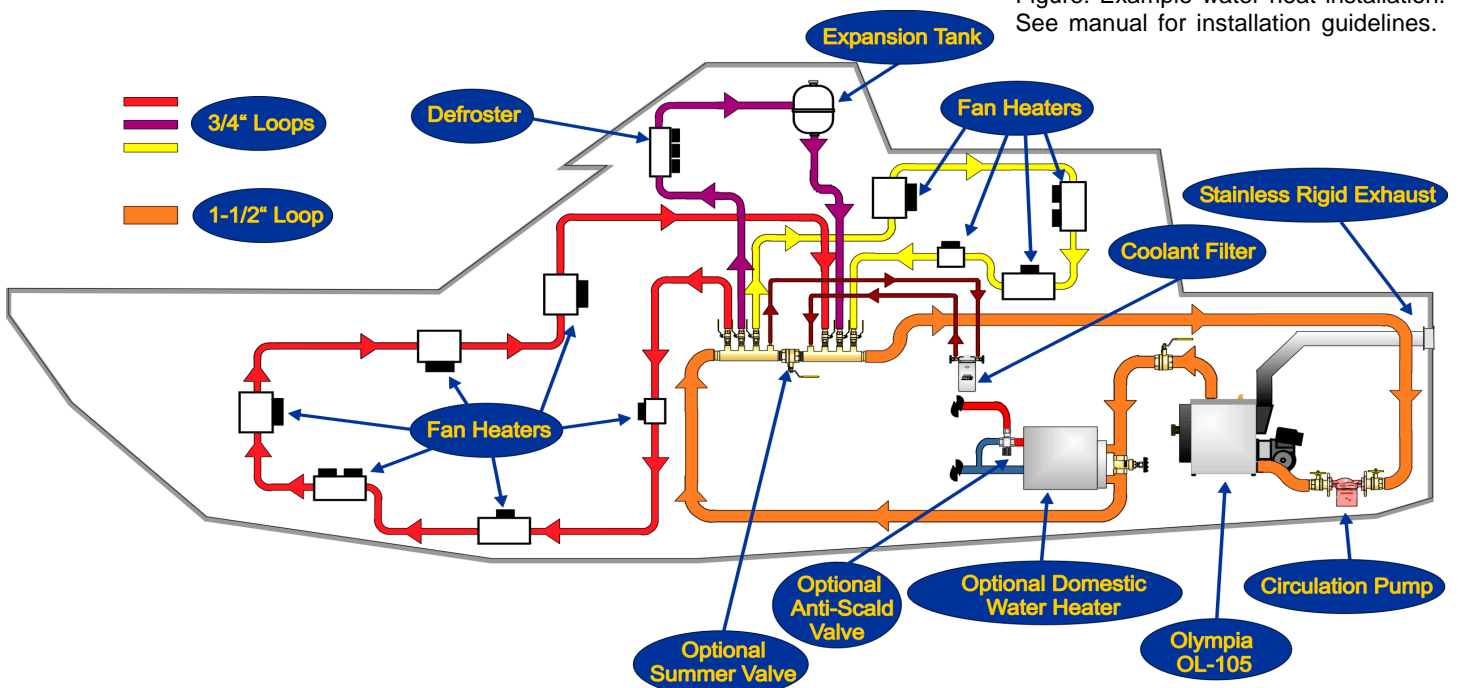

o 120 VAC Beckett Firing Head with Honeywell Controls

o Stainless Steel Boiler Covers

o Marine Installation Manual

Figure: Example water heat installation. See manual for installation guidelines.