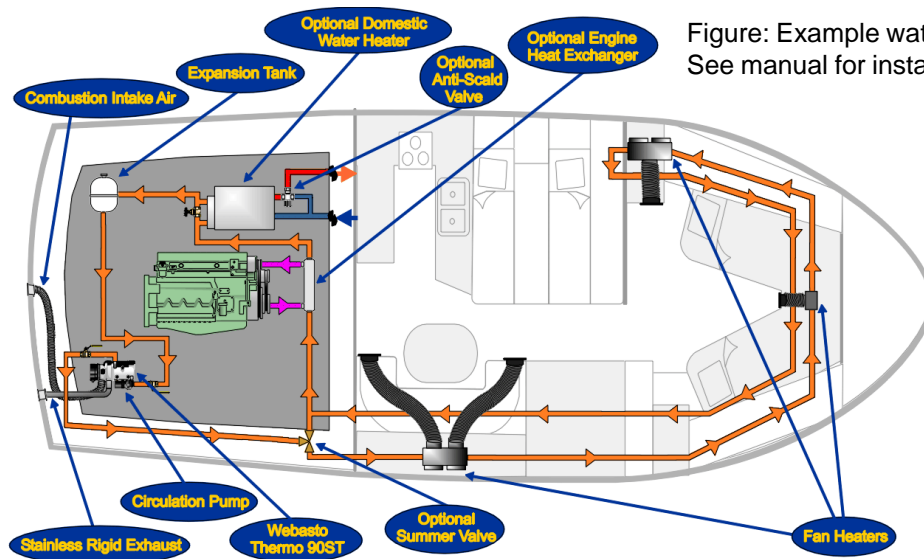

- o Ready for hassle free **thermostat** wiring
 Up to **four zones!**
- o Domestic water heater control wiring
- o Easy to add **engine heat** control
- o **Hour meter** to track run time of the heater
- o Comes with **protective cover** and backing plate
- o **Breaker protection** of heater in one convenient place
- o Fuel pump **indicator light**
- o Fuel pump **priming button**

No more disconnecting or bridging wires.

o Marine Installation Manual

Figure: Example water heat installation. See manual for installation guidelines.

Marine Heating Price List

Thermo Pro 90

**Webasto Model Thermo Pro 90 31,000 BTU Heater Kit
Basic Boat Hydronic Heater Installation Kit with SureWire**